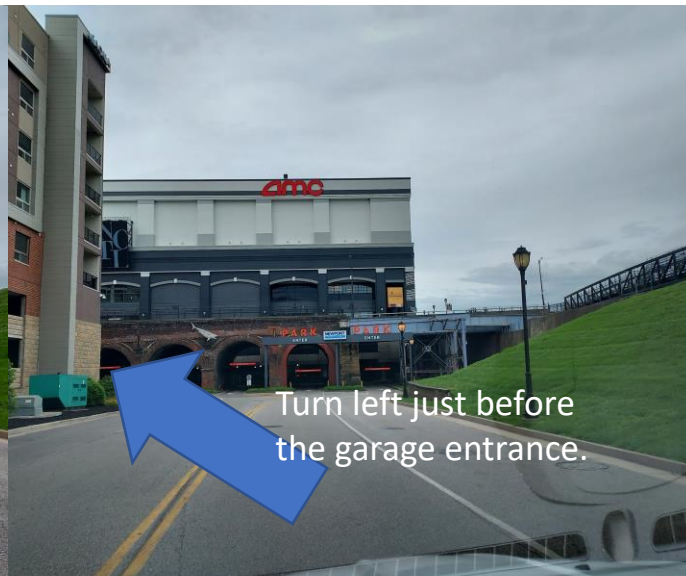

Barrel pickup and delivery

Barrel pick up: Fri. June 3, 4pm-7pm or Sat. June 4, 9am-noon

The days to pick up the unpainted barrel, barrel heads and mini-barrels are either **Fri. June 3** or **Sat. June 4**. The pickup and delivery location is Newport on the Levee. The address is 1 Levee Way, Newport, KY.

You will come around to the loading dock, which is off the main parking garage entrance on Dave Cowens Drive. There will be arrow signs to help point the way.

The barrels are approximately 36" high and 24" from side to side, so they should fit into a hatchback or even a trunk (if it is tied closed).

Barrel pickup & delivery location:

The barrel truck and our helpers will be in the covered loading dock. You'll load/unload your barrel and exit through another arched tunnel and back onto Dave Cowens Dr.